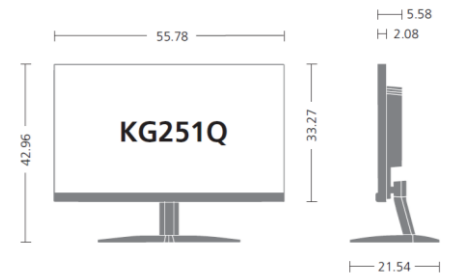

REACH YOUR GAMING POTENTIAL

Adaptive-Sync Support

Specifications

Panel	Model	KG251Q F (E2E)	
	Display Size	24.5" H	
	Maximum Resolution and Refresh Rate	1920 x 1080 @ 144Hz	
	Panel Type	TN	
	Glare	No	
	Response Time	1ms	
	Contrast Ratio	100 million:1 max (ACM)	
	Brightness	400 nits (cd/m ²)	
	Viewing Angle	170° (H), 160° (V)	
	Colors	16.7 million	
	Bits	8 bit	
System	Input Signal	DVI (Dual Link) + HDMI + DisplayPort(1.2) + SPK + Audio in + Audio out	
	VESA Wall Mounting	100 x 100 mm	
	Speaker	2Wx2	
	Power Supply (100 - 240 V)	Internal	
	Tilt	-5° - 15°	
	Power Consumption	Off	0.3W
	Sleep	0.43W	
	On	17.1W	

Usability enhancements

- Tilt: -5°~ 15°
- VESA mount support
- Multiple connecting features: DVI, DP and HDMI
- 2W x 2 speakers

Unit: cm

Full HD LED monitor

The 1920 x 1080 resolution of this LED monitor delivers excellent detail, making it perfect for advanced 1080p Full HD gaming, multimedia and productivity applications, providing advantages such as: